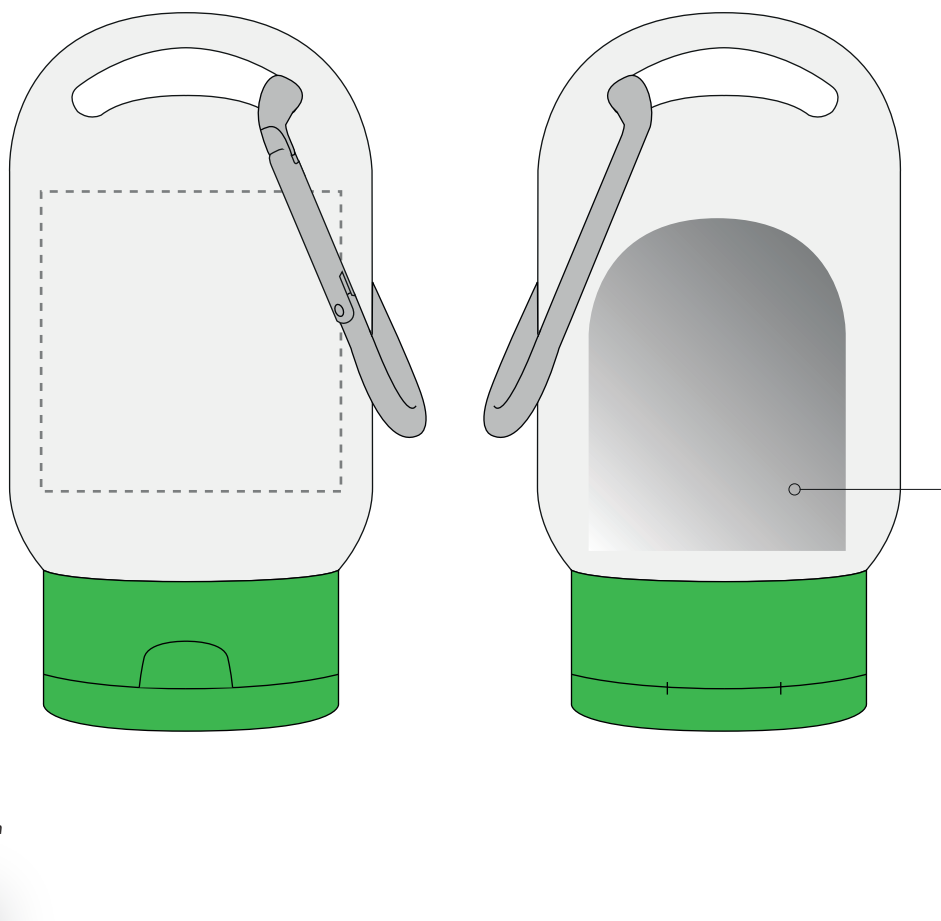

Your Ref:  
Our Ref:

Quantity:  
Version: 1

Product Code: RC0129  
Product Colour: GREEN

**PRINTING CONCERNS:**

Please note we will print clear labels as standard, unless specified otherwise

We stock this item in the following colours

**PANTONE REFERENCE(S)**

 Full colour label

ARTWORK SCALE 100%  
Max print area: 40mm x 40mm

Ingredient sticker on the rear  
(34mm x 44mm)

Product Image for visualisation  
- colours may vary

The dashed line is to demonstrate print area and will not appear on your printed item